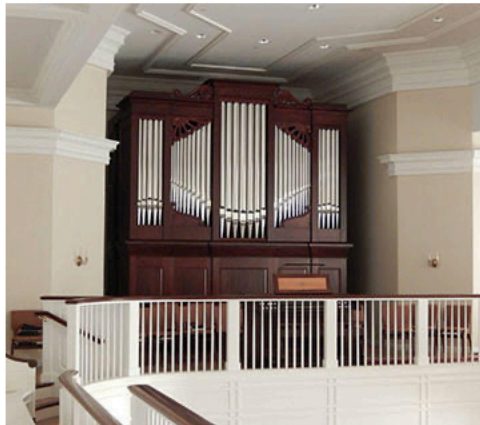

Opus 21 Specification

Somers, CT

Great

Principal	8'
Hohlflöte	8'
Octave	4'
Octave	2'
Mixture	III
Trompet	8'

Swell

Gedackt	8'
Viola da	8'
Gamba	4'
Spitzflöte	4'
Waldflöte	2'
Nasard	3'
Terz	
Oboe	8'

Pedal

Subbaß	16'
Principal GT	8'
Posaune	16'
Trompet GT	8'