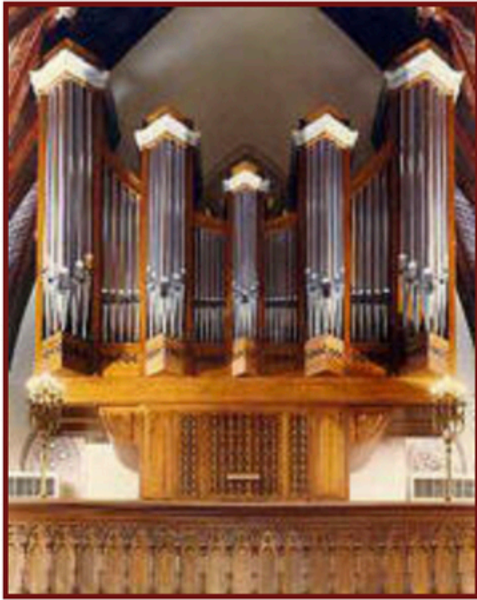

St. Peter's Church (Roman Catholic)

98 Franklin Square
New Britain, Connecticut

Oberlinger (1987)
Two Manuals, 33 Ranks
Tracker Key Action
Electric Stop Action

<u>GREAT - Manual I</u>		<u>POSITIV Manual II</u>	
16'	Bourdon	8'	Gedeckt
8'	Principal	8'	Salicional
8'	Rohrfloete	8'	Unda Maris
4'	Octave	4'	Querfloete
4'	Coppel	2'	Principal
2 2/3'	Nasat	1 1/3'	Quinte
2'	Superoctave		Sesquialter II
1 3/5'	Terz		Cymbale IV
	Mixture V	8'	Krummhorn
8'	Trompete	8'	Vox Humana
			Tremulant
<u>PEDAL</u>		<u>COUPLERS</u>	
16'	Subbass	I-Ped / II-Ped / II-I	
8'	Octavbass		
4'	Choralbass		
16'	Posane		
8'	Trompette		